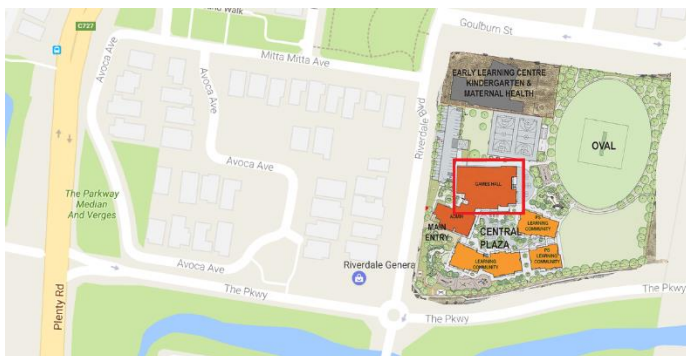

Whittlesea Association Basketball Stadiums

Mill Park Stadium (Courts 1,2,3,4)

Redleap Avenue, Mill Park
 Melway Map Ref: 9 K4
 (next door to Redleap Reserve/behind Woolworths)

Darebin Community Sports Stadium (Courts 7,8,9,10)

857 Plenty Road, Reservoir, 3073
 Melway Map Ref: 19 C7

Mernda Central Secondary College (Courts 15,16)

70 Breadalbane Avenue, Mernda 3754
 Melway Map Ref:

Lalor East Primary School (Court 11)

Cleveland St, Thomastown, 3074
 Melway Map Ref: 9 D6

Mernda Park Primary School (Court 17)

40 Riverdale Boulevard, Mernda 3754
 Melway Map Ref:

YMCA Epping Leisure City (Courts 12, 13, 14)

43-51 Miller Street, Epping 3076
 Melway Map Ref: