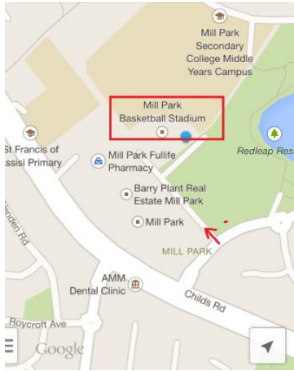

Whittlesea Association Basketball Stadiums

Mill Park Stadium (Courts 1,2,3,4)

Redleap Avenue, Mill Park
 Melway Map Ref: 9 K4
 (next door to Redleap Reserve/behind Woolworths)

Darebin Community Sports Stadium (Courts 7,8,9,10)

857 Plenty Road, Reservoir, 3073
 Melway Map Ref: 19 C7

Mernda Central Secondary College (Courts 15,16)

70 Breadalbane Avenue, Mernda 3754
 Melway Map Ref:

Lalor East Primary School (Court 11)

Cleveland St, Thomastown, 3074
 Melway Map Ref: 9 D6

Mernda Park Primary School (Court 17)

40 Riverdale Boulevard, Mernda 3754
 Melway Map Ref:

YMCA Epping Leisure City (Courts 12, 13, 14)

43-51 Miller Street, Epping 3076
 Melway Map Ref: